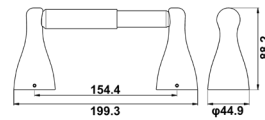

Paper Holder
Zamak