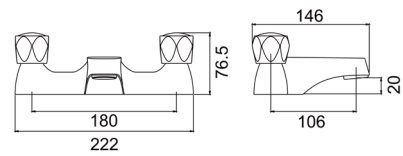

Z029
Brass

www.advance-hardware.com

www.advance-hardware.com