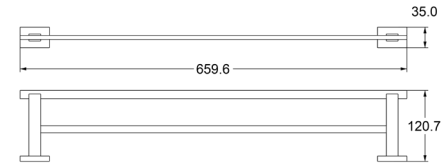

TS101

Double Towel Bar (24")

Zamak Bases With Aluminium Bar