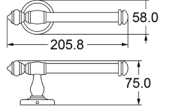

Paper Holder

Zamak