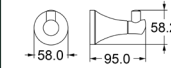

*TS5150

Towel Bar (18/24")

Zamak Bases With ϕ 12mm Stainless Steel Tube

www.advance-hardware.com

*TS5150

Towel Ring

Zamak Base With Stainless Steel Tube

Hook

Zamak

Paper Holder

Zamak Base With Stainless Steel Tube & Steel Plate

www.advance-hardware.com