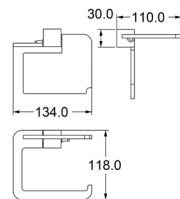

Paper Holder With Lid
Zamak

www.advance-hardware.com

www.advance-hardware.com