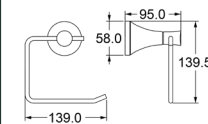

Paper Holder

Zamak Base With Stainless Steel Tube & Steel Plate

www.advance-hardware.com