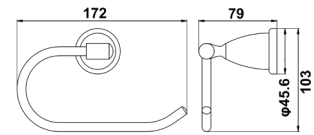

**TS73**

**Towel Ring**

Zamak

**Paper Holder**

Zamak

**\*TS93**

**Double Towel Bar (24")**

Zinc+SS201 Tube