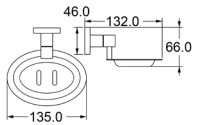

Soap Dish

Zamak Base With Steel Dish