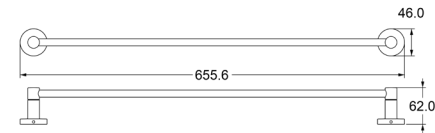

Towel Bar (24")

Zamak Bases With ϕ 12mm stainless steel tube