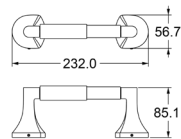

Paper Holder

Zamak Bases With Plastic Tube