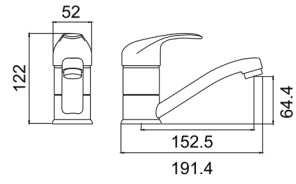

Z021
Brass

www.advance-hardware.com

www.advance-hardware.com