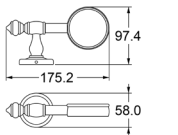

Zamak

**Paper Holder**

Zamak

**Soap Dish / Tumbler Holder**

Zamak

**TS201**

**Bath Towel Bar (24")**

Zamak Bases With  $\phi$ 12mm stainless steel tube