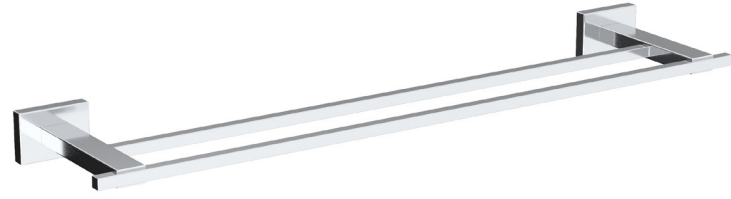

TS101

Double Towel Bar (24")

Zamak Bases With Aluminium Bar