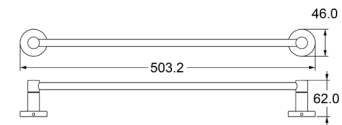

Towel Bar (18")

Zamak Bases With ϕ 12mm stainless steel tube

www.advance-hardware.com

www.advance-hardware.com