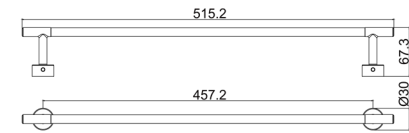

Double Towel Bar (18")

Zinc+SS201 Tube