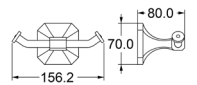

TS202

Towel Bar (18/24")

Zamak Bases With 16x16mm Square Aluminium Tube

Towel Ring

Zamak Base With Aluminium Tube

Hook

Zamak

Paper Holder

Zamak Bases With Plastic Tube

*TS11

Towel Bar (18/24")

Zamak Bases With φ19mm Stainless Steel Tube

Towel Ring

Zamak Base With Stainless Steel Tube

Hook

Zamak

Paper Holder

Zamak Base With Steel Bar