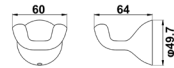

TS62

Towel Bar
Zamak

Hook
Zamak

TS83

Hook
Stainless Steel