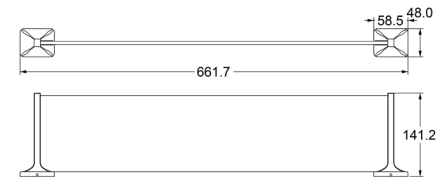

Zamak Base With Stainless Steel Tube

**Hook**

Zamak

**Paper Holder**

Zamak Base With Steel Bar

**\*TS16**

**Towel Bar (18/24/30")**

Zamak Bases With 19x19mm Square Aluminium Tube

**Glass Shelf (24")**

Zamak Bases With Stainless Steel Plate

**Towel Shelf**

Zamak Bases With 19x19mm Square Stainless Steel Tube

www.advance-hardware.com

www.advance-hardware.com

**\*TS16**

**Towel Ring**