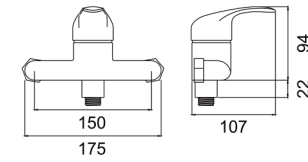

Z026
Brass

www.advance-hardware.com

www.advance-hardware.com

Z027
Brass

Z028
Brass