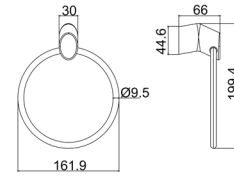

*TS96

Towel Ring

Zinc+SS201 Tube