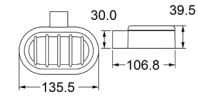

*TS30

Soap Dish
Zamak

Double Tumbler
Zamak