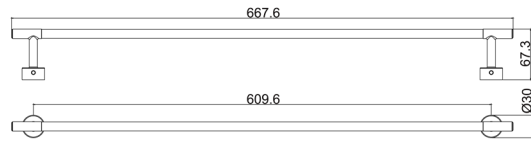

**TS73**

**Towel Ring**

Zamak

**Paper Holder**

Zamak

**\*TS93**

**Double Towel Bar (24")**

Zinc+SS201 Tube