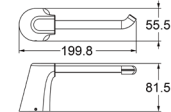

Paper Holder

Zamak