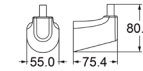

TS35

Towel Bar (24")

Zamak Bases With $\varnothing$ 14mm Stainless Steel Tube

Towel Bar (18")

Zamak Bases With $\varnothing$ 14mm Stainless Steel Tube

www.advance-hardware.com

www.advance-hardware.com

TS35

Towel Ring

Zamak Base With Stainless Steel Tube

Hook

Zamak

Paper Holder

Zamak