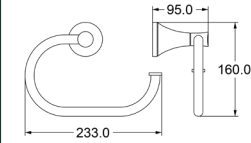

Zamak

**\*TS5150**

**Towel Bar (18/24")**

Zamak Bases With  $\phi$ 12mm Stainless Steel Tube

www.advance-hardware.com

**\*TS5150**

**Towel Ring**

Zamak Base With Stainless Steel Tube