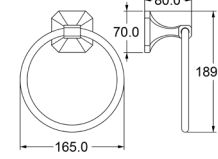

Towel Ring

Zamak Base With Stainless Steel Tube