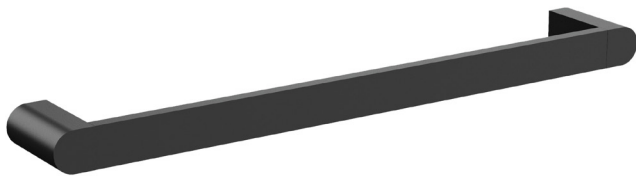

Zamak

**\*TS5150**

**Towel Bar (18/24")**

Zamak Bases With  $\phi$ 12mm Stainless Steel Tube

www.advance-hardware.com

**\*TS5150**

**Towel Ring**

Zamak Base With Stainless Steel Tube

**Hook**

Zamak

**Paper Holder**

Zamak Base With Stainless Steel Tube & Steel Plate

www.advance-hardware.com

**\*TS30**

**Double Towel Bar (24")**

Zamak

**Glass Shelf (21")**

Zamak

**Towel Bar (18")**

Zamak

**\*TS30**

**Swivel Towel Bar**

Zamak

**Corner Shelf**