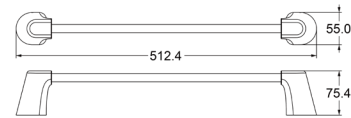

**TS35**

**Towel Bar (24")**

Zamak Bases With  $\varnothing$ 14mm Stainless Steel Tube

**Towel Bar (18")**

Zamak Bases With  $\varnothing$ 14mm Stainless Steel Tube

www.advance-hardware.com

www.advance-hardware.com