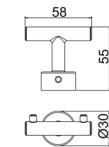

*TS93

Double Towel Bar (24")

Zinc+SS201 Tube

Double Towel Bar (18")

Zinc+SS201 Tube

www.advance-hardware.com

www.advance-hardware.com

*TS93

Towel Ring

Zinc+SS201 Tube

Hook

Zinc

Soap Dish / Tumbler Holder

Zinc