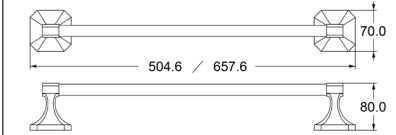

**Hook**

Zamak

**Paper Holder**

Zamak Bases With Plastic Tube

**\*TS11**

**Towel Bar (18/24")**

Zamak Bases With φ19mm Stainless Steel Tube

**Towel Ring**