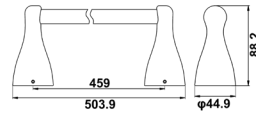

TS62

Towel Bar
Zamak