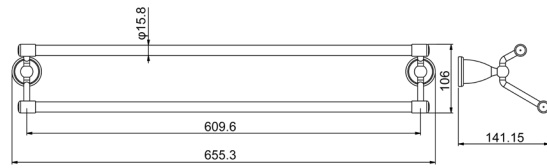

TS73

Double Towel Bar

Zamak