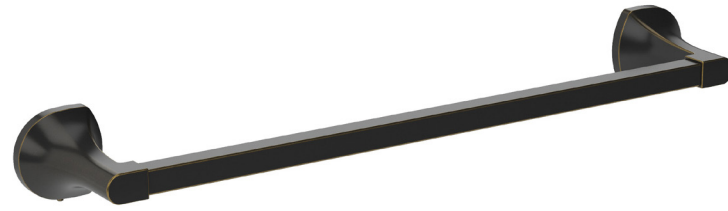

Zamak Base With Stainless Steel Tube

**Hook**

Zamak

**Paper Holder**

Zamak Base With Stainless Steel Tube

**Soap Dish**

Zamak Base With Steel Dish

**Soap Dish**

Zamak

**Tumbler Holder**

Zamak

**TS202**

**Towel Bar (18/24")**

Zamak Bases With 16x16mm Square Aluminium Tube

**Towel Ring**

Zamak Base With Aluminium Tube

**Hook**

Zamak

**Paper Holder**

Zamak Bases With Plastic Tube

**\*TS11**

**Towel Bar (18/24")**

Zamak Bases With φ19mm Stainless Steel Tube

**Towel Ring**