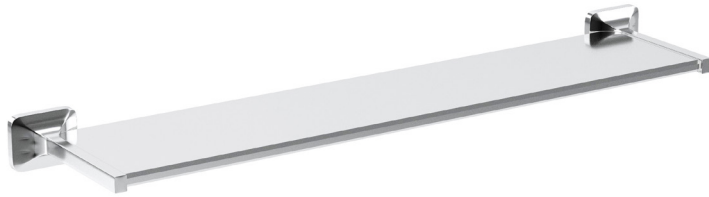

**Hook**

Zamak

**Paper Holder**

Zamak Bases With Plastic Tube

**\*TS11**

**Towel Bar (18/24")**

Zamak Bases With φ19mm Stainless Steel Tube

**Towel Ring**

Zamak Base With Stainless Steel Tube

**Hook**

Zamak

**Paper Holder**

Zamak Base With Steel Bar

**\*TS16**

**Towel Bar (18/24/30")**

Zamak Bases With 19x19mm Square Aluminium Tube

**Glass Shelf (24")**

Zamak Bases With Stainless Steel Plate

**Towel Shelf**

Zamak Bases With 19x19mm Square Stainless Steel Tube

www.advance-hardware.com

www.advance-hardware.com

**\*TS16**

**Towel Ring**