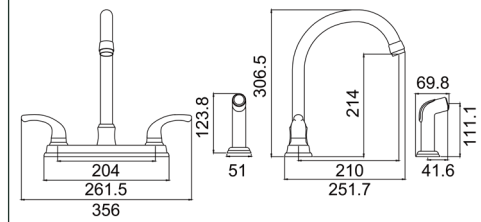

Z021
Brass

www.advance-hardware.com

www.advance-hardware.com

Z024
Zinc + Stainless Steel