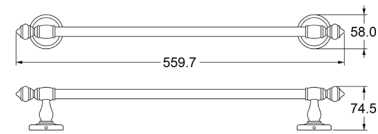

Zamak

**TS200**

**Double Towel Bar (24")**

Zamak Bases With  $\phi$ 16mm stainless steel tube

**Towel Bar (24")**

Zamak Bases With  $\phi$ 16mm stainless steel tube

**Towel Bar (18")**

Zamak Bases With  $\phi$ 16mm stainless steel tube