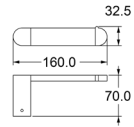

Paper Holder Without Lid
Zamak