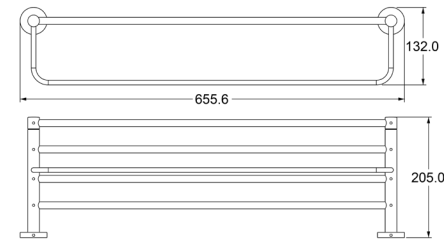

Zamak

**Paper Holder**

Zamak

**Soap Dish / Tumbler Holder**

Zamak

**TS201**

**Bath Towel Bar (24")**

Zamak Bases With  $\phi$ 12mm stainless steel tube