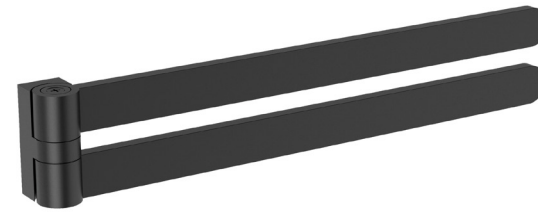

Zamak

**\*TS5150**

**Towel Bar (18/24")**

Zamak Bases With  $\phi$ 12mm Stainless Steel Tube

www.advance-hardware.com

**\*TS5150**

**Towel Ring**

Zamak Base With Stainless Steel Tube

**Hook**

Zamak

**Paper Holder**

Zamak Base With Stainless Steel Tube & Steel Plate

www.advance-hardware.com

**\*TS30**

**Double Towel Bar (24")**

Zamak

**Glass Shelf (21")**

Zamak

**Towel Bar (18")**

Zamak

**\*TS30**

**Swivel Towel Bar**

Zamak

**Corner Shelf**