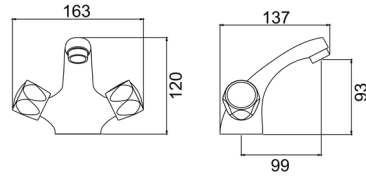

Z026
Brass

www.advance-hardware.com

www.advance-hardware.com

Z027
Brass

Z028
Brass