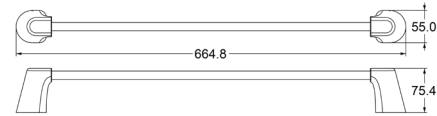

**TS35**

**Towel Bar (24")**

Zamak Bases With  $\varnothing$ 14mm Stainless Steel Tube

**Towel Bar (18")**

Zamak Bases With  $\varnothing$ 14mm Stainless Steel Tube

www.advance-hardware.com

www.advance-hardware.com