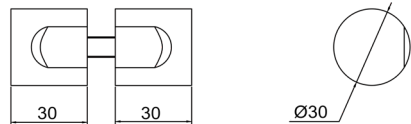

DMSRS-10009
Stainless Steel

DMSRS-10008
Stainless Steel