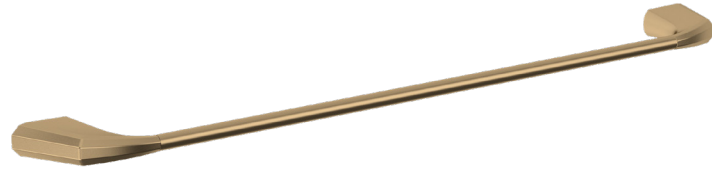

Zinc

**Soap Dish / Tumbler Holder**

Zinc

**\*TS94**

**Double Towel Bar (24")**

Zinc+SS201 Tube

**Double Towel Bar (18")**

Zinc+SS201 Tube