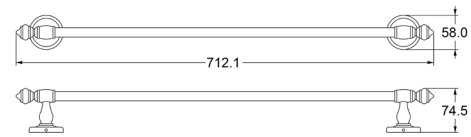

Zamak

**TS200**

**Double Towel Bar (24")**

Zamak Bases With  $\phi$ 16mm stainless steel tube

**Towel Bar (24")**

Zamak Bases With  $\phi$ 16mm stainless steel tube

**Towel Bar (18")**

Zamak Bases With  $\phi$ 16mm stainless steel tube