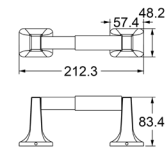

Paper Holder

Zamak Bases With Plastic Tube