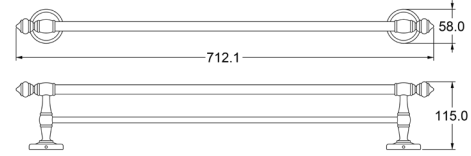

Zamak

**TS200**

**Double Towel Bar (24")**

Zamak Bases With  $\phi$ 16mm stainless steel tube

**Towel Bar (24")**

Zamak Bases With  $\phi$ 16mm stainless steel tube

**Towel Bar (18")**

Zamak Bases With  $\phi$ 16mm stainless steel tube