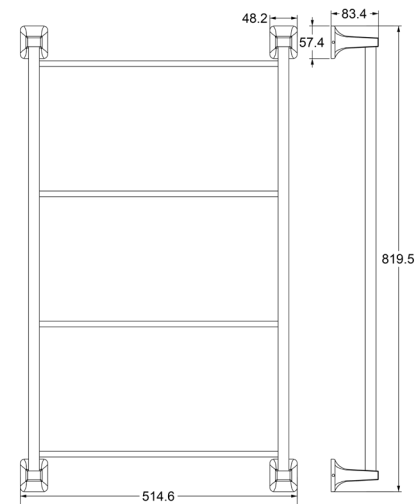

Towel Shelf

Zamak Bases With 19x19mm Square Stainless Steel Tube

www.advance-hardware.com

www.advance-hardware.com

*TS16

Towel Ring

Zamak Base With Aluminium Tube

Hook

Zamak

Paper Holder

Zamak Bases With Plastic Tube

Soap Dish

Zamak

Tumbler Holder

Zamak