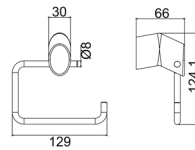

Soap Dish / Tumbler Holder

Zinc+Steel