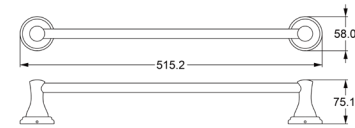

**Towel Bar (24")**

Zamak Bases With  $\phi$ 16mm Stainless Steel Tube

**Towel Bar(18")**

Zamak Bases With  $\phi$ 16mm Stainless Steel Tube

www.advance-hardware.com

www.advance-hardware.com

**TS36**

**Towel Ring**