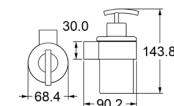

Tumbler
Zamak