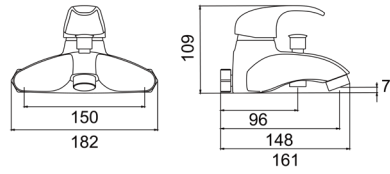

Z030
Brass

www.advance-hardware.com

www.advance-hardware.com

Z032
Brass