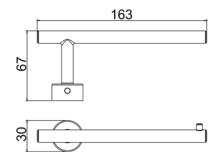

Soap Dish / Tumbler Holder

Zinc