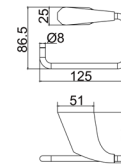

Soap Dish / Tumbler Holder

Zinc+SS201 Tube