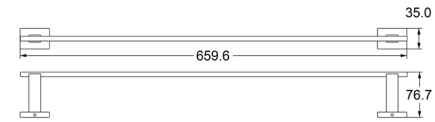

Towel Bar (24")

Zamak Bases With Aluminium Bar