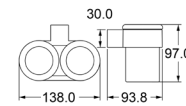

Soap Dispenser
Zamak