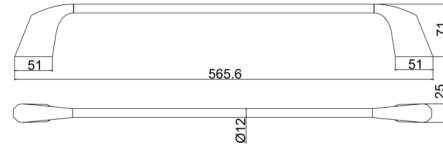

Zinc

**Soap Dish / Tumbler Holder**

Zinc

**\*TS94**

**Double Towel Bar (24")**

Zinc+SS201 Tube

**Double Towel Bar (18")**

Zinc+SS201 Tube