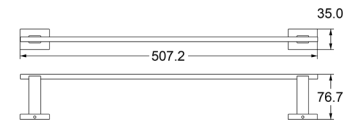

Towel Bar (18")

Zamak Bases With Aluminium Bar

www.advance-hardware.com

www.advance-hardware.com