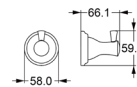

TS36

Towel Bar (24")

Zamak Bases With ϕ 16mm Stainless Steel Tube

Towel Bar(18")

Zamak Bases With ϕ 16mm Stainless Steel Tube

www.advance-hardware.com

www.advance-hardware.com

TS36

Towel Ring

Zamak

Hook

Zamak

Paper Holder

Zamak