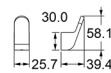

Spare Paper Holder
Zamak