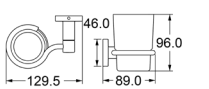

Zamak

**Tumbler Holder**

Zamak

**TS202**

**Towel Bar (18/24")**

Zamak Bases With 16x16mm Square Aluminium Tube

**Towel Ring**

Zamak Base With Aluminium Tube