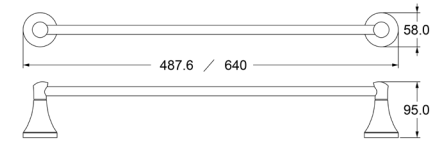

Zamak

**\*TS5150**

**Towel Bar (18/24")**

Zamak Bases With  $\phi$ 12mm Stainless Steel Tube

www.advance-hardware.com

**\*TS5150**

**Towel Ring**

Zamak Base With Stainless Steel Tube