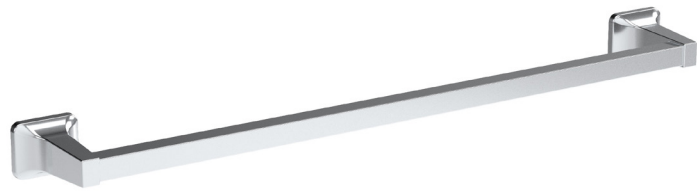

**Hook**

Zamak

**Paper Holder**

Zamak Bases With Plastic Tube

**\*TS11**

**Towel Bar (18/24")**

Zamak Bases With φ19mm Stainless Steel Tube

**Towel Ring**

Zamak Base With Stainless Steel Tube

**Hook**

Zamak

**Paper Holder**

Zamak Base With Steel Bar

**\*TS16**

**Towel Bar (18/24/30")**

Zamak Bases With 19x19mm Square Aluminium Tube

**Glass Shelf (24")**

Zamak Bases With Stainless Steel Plate

**Towel Shelf**

Zamak Bases With 19x19mm Square Stainless Steel Tube

www.advance-hardware.com

www.advance-hardware.com

**\*TS16**

**Towel Ring**