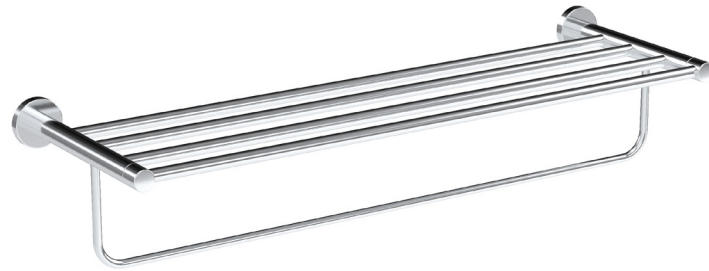

Zamak

**TS200**

**Double Towel Bar (24")**

Zamak Bases With  $\phi$ 16mm stainless steel tube

**Towel Bar (24")**

Zamak Bases With  $\phi$ 16mm stainless steel tube

**Towel Bar (18")**

Zamak Bases With  $\phi$ 16mm stainless steel tube

Zamak

**Paper Holder**

Zamak

**Soap Dish / Tumbler Holder**

Zamak

**TS201**

**Bath Towel Bar (24")**

Zamak Bases With  $\phi$ 12mm stainless steel tube

**Towel Bar (24")**

Zamak Bases With  $\phi$ 12mm stainless steel tube

**Towel Bar (18")**

Zamak Bases With  $\phi$ 12mm stainless steel tube

www.advance-hardware.com

www.advance-hardware.com

**TS201**

**Towel Ring**

Zamak Base With Stainless Steel Tube

**Hook**

Zamak

**Paper Holder**

Zamak Base With Stainless Steel Tube

**Soap Dish**

Zamak Base With Steel Dish

**Soap Dish**