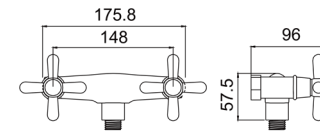

Z030
Brass

www.advance-hardware.com

www.advance-hardware.com

Z032
Brass