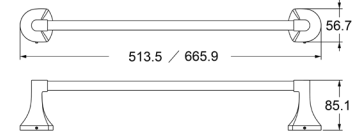

Zamak

**Tumbler Holder**

Zamak

**TS202**

**Towel Bar (18/24")**

Zamak Bases With 16x16mm Square Aluminium Tube

**Towel Ring**

Zamak Base With Aluminium Tube