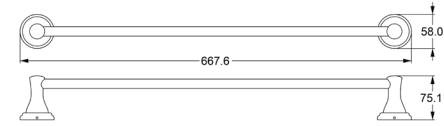

**Towel Bar (24")**

Zamak Bases With  $\phi$ 16mm Stainless Steel Tube

**Towel Bar(18")**

Zamak Bases With  $\phi$ 16mm Stainless Steel Tube

www.advance-hardware.com

www.advance-hardware.com

**TS36**

**Towel Ring**