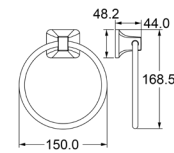

*TS16

Towel Ring

Zamak Base With Aluminium Tube