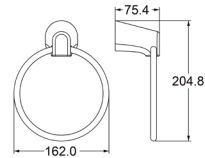

TS35

Towel Ring

Zamak Base With Stainless Steel Tube