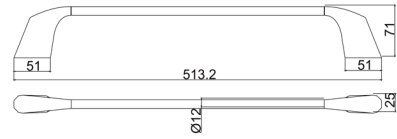

Zinc

**Soap Dish / Tumbler Holder**

Zinc

**\*TS94**

**Double Towel Bar (24")**

Zinc+SS201 Tube

**Double Towel Bar (18")**

Zinc+SS201 Tube