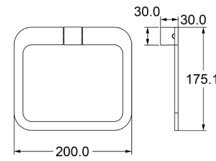

*TS30

Towel Ring
Zamak

Robe Hook
Zamak