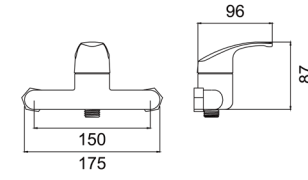

Z026
Brass

www.advance-hardware.com

www.advance-hardware.com

Z027
Brass

Z028
Brass