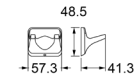

*TS16

Towel Bar (18/24/30")

Zamak Bases With 19x19mm Square Aluminium Tube

Glass Shelf (24")

Zamak Bases With Stainless Steel Plate

Towel Shelf

Zamak Bases With 19x19mm Square Stainless Steel Tube

www.advance-hardware.com

www.advance-hardware.com

*TS16

Towel Ring

Zamak Base With Aluminium Tube

Hook

Zamak

Paper Holder

Zamak Bases With Plastic Tube

Soap Dish

Zamak

Tumbler Holder

Zamak