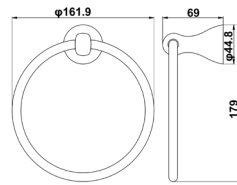

Towel Ring
Zamak

Hook
Zamak