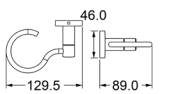

Zamak

**Tumbler Holder**

Zamak

**TS202**

**Towel Bar (18/24")**

Zamak Bases With 16x16mm Square Aluminium Tube

**Towel Ring**

Zamak Base With Aluminium Tube