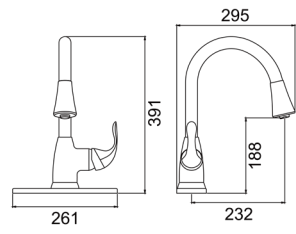

Z043
Zinc + Stainless Steel