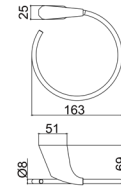

*TS94

Towel Ring

Zinc+SS201 Tube