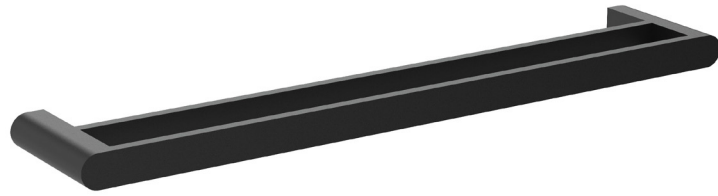

Zamak

**\*TS5150**

**Towel Bar (18/24")**

Zamak Bases With  $\phi$ 12mm Stainless Steel Tube

www.advance-hardware.com

**\*TS5150**

**Towel Ring**

Zamak Base With Stainless Steel Tube

**Hook**

Zamak

**Paper Holder**

Zamak Base With Stainless Steel Tube & Steel Plate

www.advance-hardware.com

**\*TS30**

**Double Towel Bar (24")**

Zamak

**Glass Shelf (21")**

Zamak

**Towel Bar (18")**

Zamak

**\*TS30**

**Swivel Towel Bar**

Zamak

**Corner Shelf**