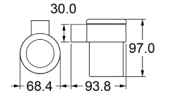

*TS30

Robe Hook
Zamak

Spare Paper Holder
Zamak

Paper Holder Without Lid
Zamak

www.advance-hardware.com

www.advance-hardware.com

*TS30

Soap Dish
Zamak

Double Tumbler
Zamak

Soap Dispenser
Zamak

Tumbler
Zamak