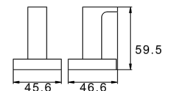

TS62

Towel Bar
Zamak

Hook
Zamak

TS83

Hook
Stainless Steel