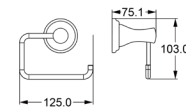

Paper Holder

Zamak