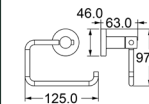

Paper Holder

Zamak Base With Stainless Steel Tube