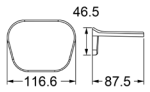

Soap Dish

Zamak