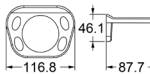

Tumbler Holder

Zamak