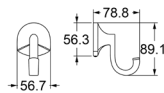

TS202

Towel Bar (18/24")

Zamak Bases With 16x16mm Square Aluminium Tube

Towel Ring

Zamak Base With Aluminium Tube

Hook

Zamak

Paper Holder

Zamak Bases With Plastic Tube

*TS11

Towel Bar (18/24")

Zamak Bases With φ19mm Stainless Steel Tube

Towel Ring

Zamak Base With Stainless Steel Tube

Hook

Zamak

Paper Holder

Zamak Base With Steel Bar