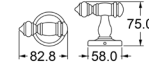

TS200

Double Towel Bar (24")

Zamak Bases With ϕ 16mm stainless steel tube

Towel Bar (24")

Zamak Bases With ϕ 16mm stainless steel tube

Towel Bar (18")

Zamak Bases With ϕ 16mm stainless steel tube

www.advance-hardware.com

www.advance-hardware.com

TS200

Towel Ring

Zamak Base With Brass Tube

Hook

Zamak

Hook

Zamak

Paper Holder

Zamak

Soap Dish / Tumbler Holder

Zamak