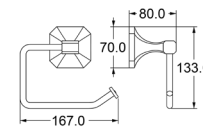

Zamak Base With Stainless Steel Tube

**Hook**

Zamak

**Paper Holder**

Zamak Base With Steel Bar

**\*TS16**

**Towel Bar (18/24/30")**

Zamak Bases With 19x19mm Square Aluminium Tube