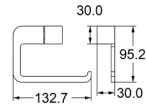

*TS30

Robe Hook
Zamak

Spare Paper Holder
Zamak

Paper Holder Without Lid
Zamak

www.advance-hardware.com

www.advance-hardware.com

*TS30

Soap Dish
Zamak

Double Tumbler
Zamak

Soap Dispenser
Zamak

Tumbler
Zamak