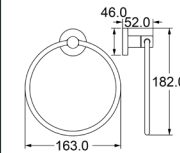

TS201

Towel Ring

Zamak Base With Stainless Steel Tube

Hook

Zamak