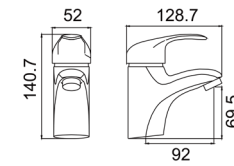

Z030
Brass

www.advance-hardware.com

www.advance-hardware.com

Z032
Brass