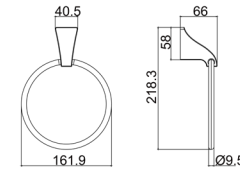

*TS95

Towel Ring

Zinc+SS201 Tube