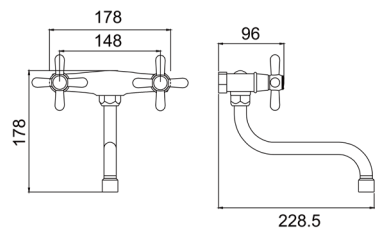

Z033
Brass

www.advance-hardware.com

www.advance-hardware.com