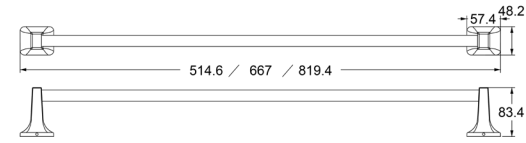

Zamak Base With Stainless Steel Tube

**Hook**

Zamak

**Paper Holder**

Zamak Base With Steel Bar

**\*TS16**

**Towel Bar (18/24/30")**

Zamak Bases With 19x19mm Square Aluminium Tube

**Glass Shelf (24")**

Zamak Bases With Stainless Steel Plate

**Towel Shelf**

Zamak Bases With 19x19mm Square Stainless Steel Tube

www.advance-hardware.com

www.advance-hardware.com

**\*TS16**

**Towel Ring**