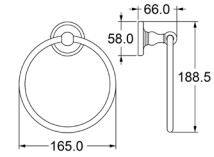

TS200

Towel Ring

Zamak Base With Brass Tube

Hook

Zamak