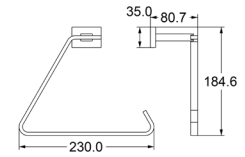

TS101

Towel Ring

Zamak Base With Aluminium Bar