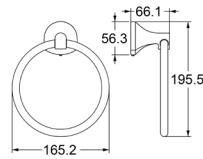

Zamak

**Tumbler Holder**

Zamak

**TS202**

**Towel Bar (18/24")**

Zamak Bases With 16x16mm Square Aluminium Tube

**Towel Ring**

Zamak Base With Aluminium Tube