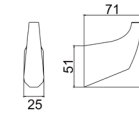

*TS94

Double Towel Bar (24")

Zinc+SS201 Tube

Double Towel Bar (18")

Zinc+SS201 Tube

www.advance-hardware.com

www.advance-hardware.com

*TS94

Towel Ring

Zinc+SS201 Tube

Hook

Zinc

Soap Dish / Tumbler Holder

Zinc+SS201 Tube