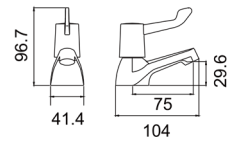

Z021
Brass

www.advance-hardware.com

www.advance-hardware.com