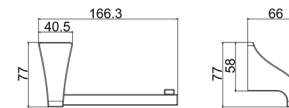

Soap Dish / Tumbler Holder

Zinc