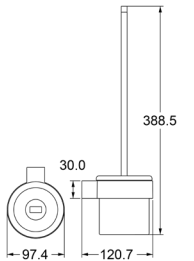

**TS35**

**Towel Bar (24")**

Zamak Bases With  $\varnothing$ 14mm Stainless Steel Tube

**Towel Bar (18")**

Zamak Bases With  $\varnothing$ 14mm Stainless Steel Tube

www.advance-hardware.com

www.advance-hardware.com