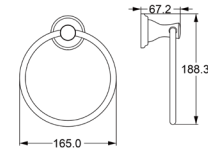

TS36

Towel Ring

Zamak